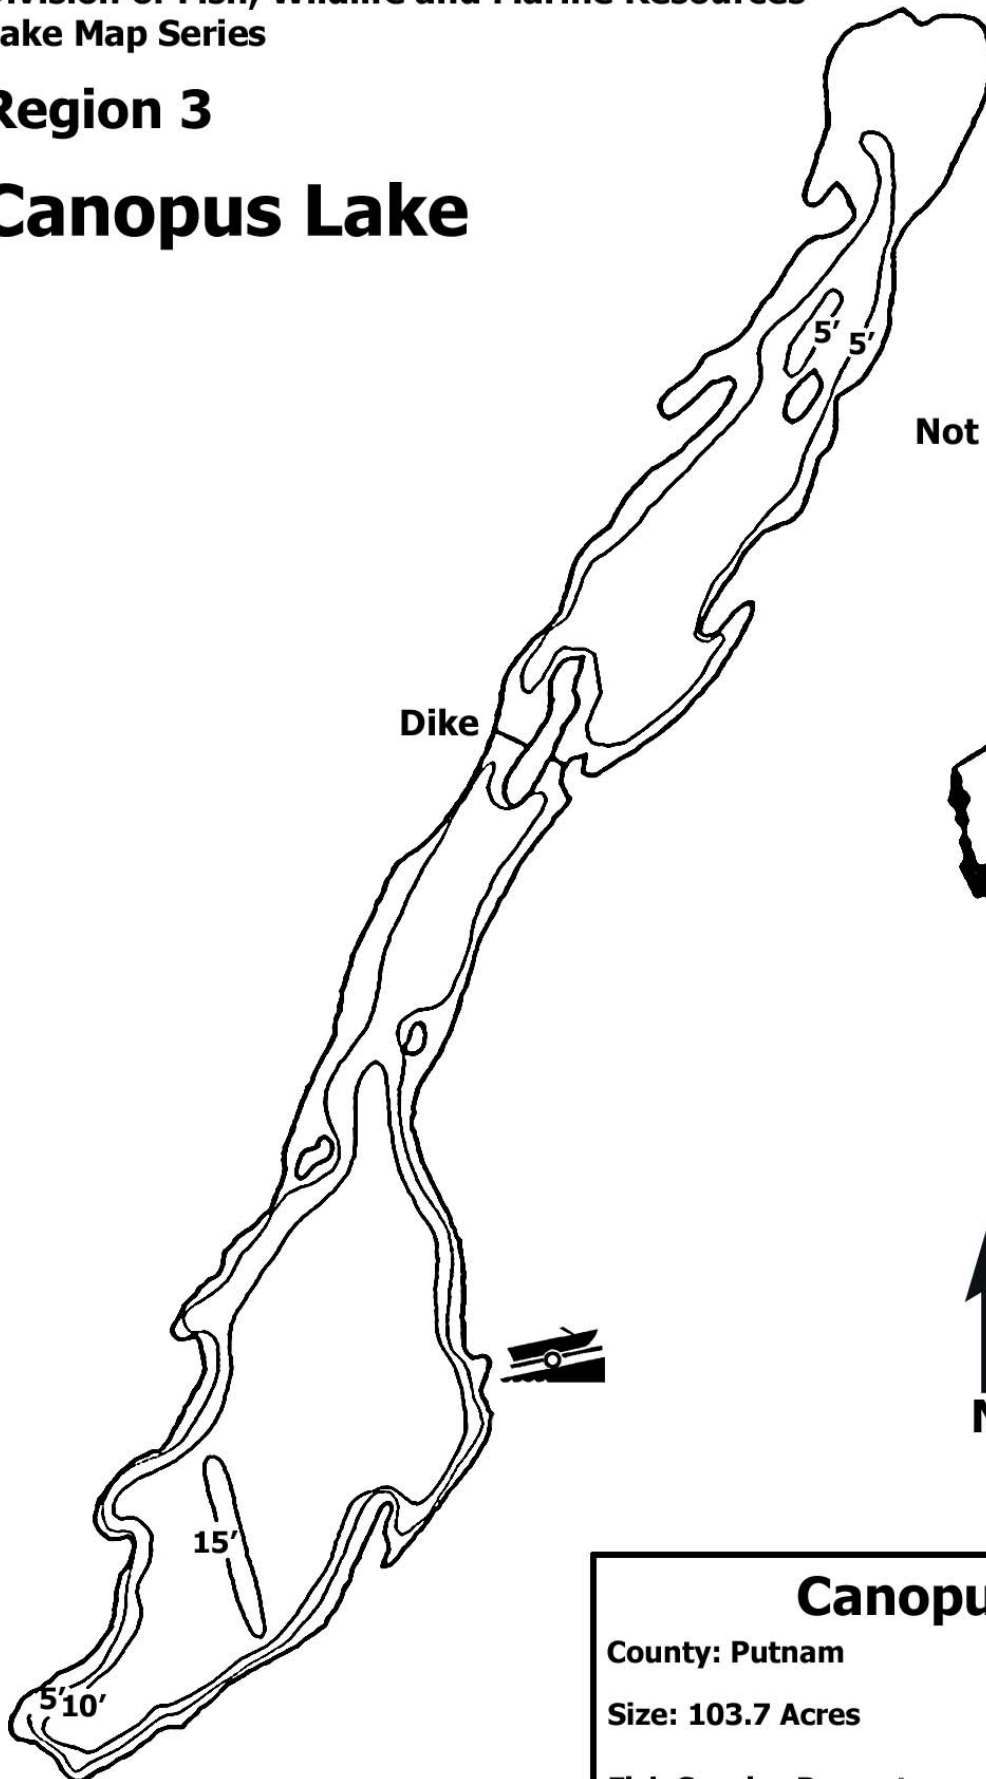

Region 3

Canopus Lake

Not For Use in Navigation

Canopus Lake

County: Putnam

Town: Philipstown

Size: 103.7 Acres

Mean Depth: 6.9ft

Fish Species Present: Largemouth Bass, Chain Pickerel, Carp, Panfish

Scale: 0  690 ft