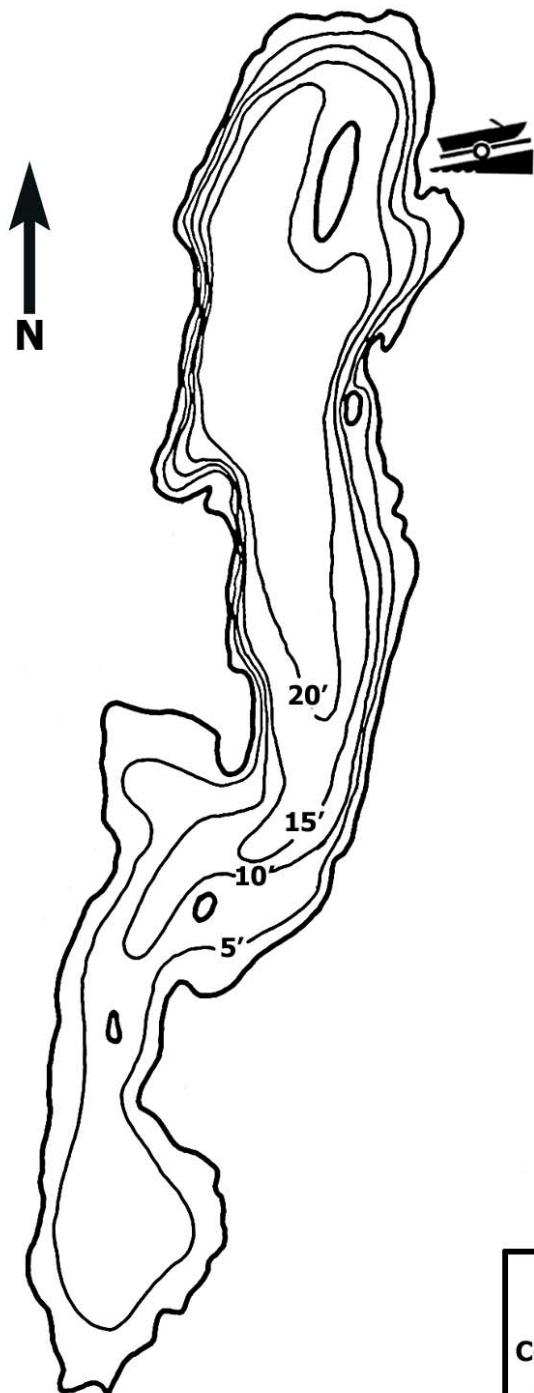

Region 5

Cossayuna Lake

Not For Use in Navigation

Cossayuna Lake

County: Washington

Town: Argyle

Size: 660 Acres

Maximum Depth: 25ft

Fish Species Present: Largemouth Bass, Smallmouth Bass, Yellow Perch, Brown Bullhead, Northern Pike, Walleye, White Sucker, Black Crappie, Rock Bass, Pumpkinseed, Tiger Musky

Scale: 0  481 ft