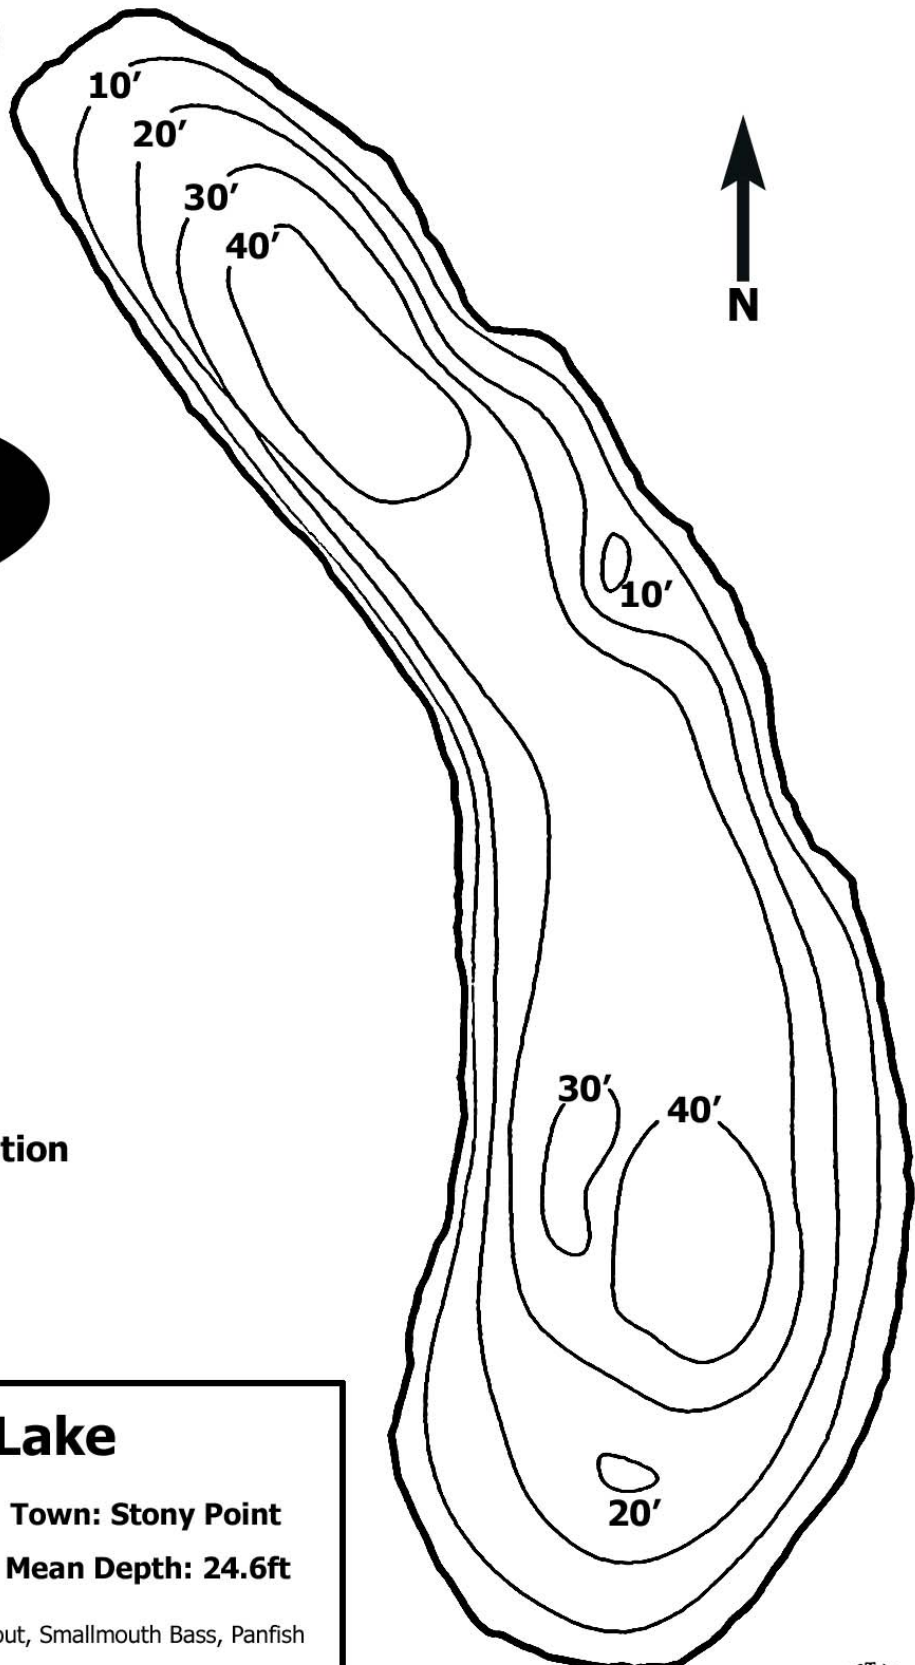

Region 3

Hessian Lake

Not For Use in Navigation

Hessian Lake

County: Rockland

Town: Stony Point

Surface Area: 30.6 Acres

Mean Depth: 24.6ft

Fish Species Present: Brook Trout, Smallmouth Bass, Panfish

Scale: 0 285 ft