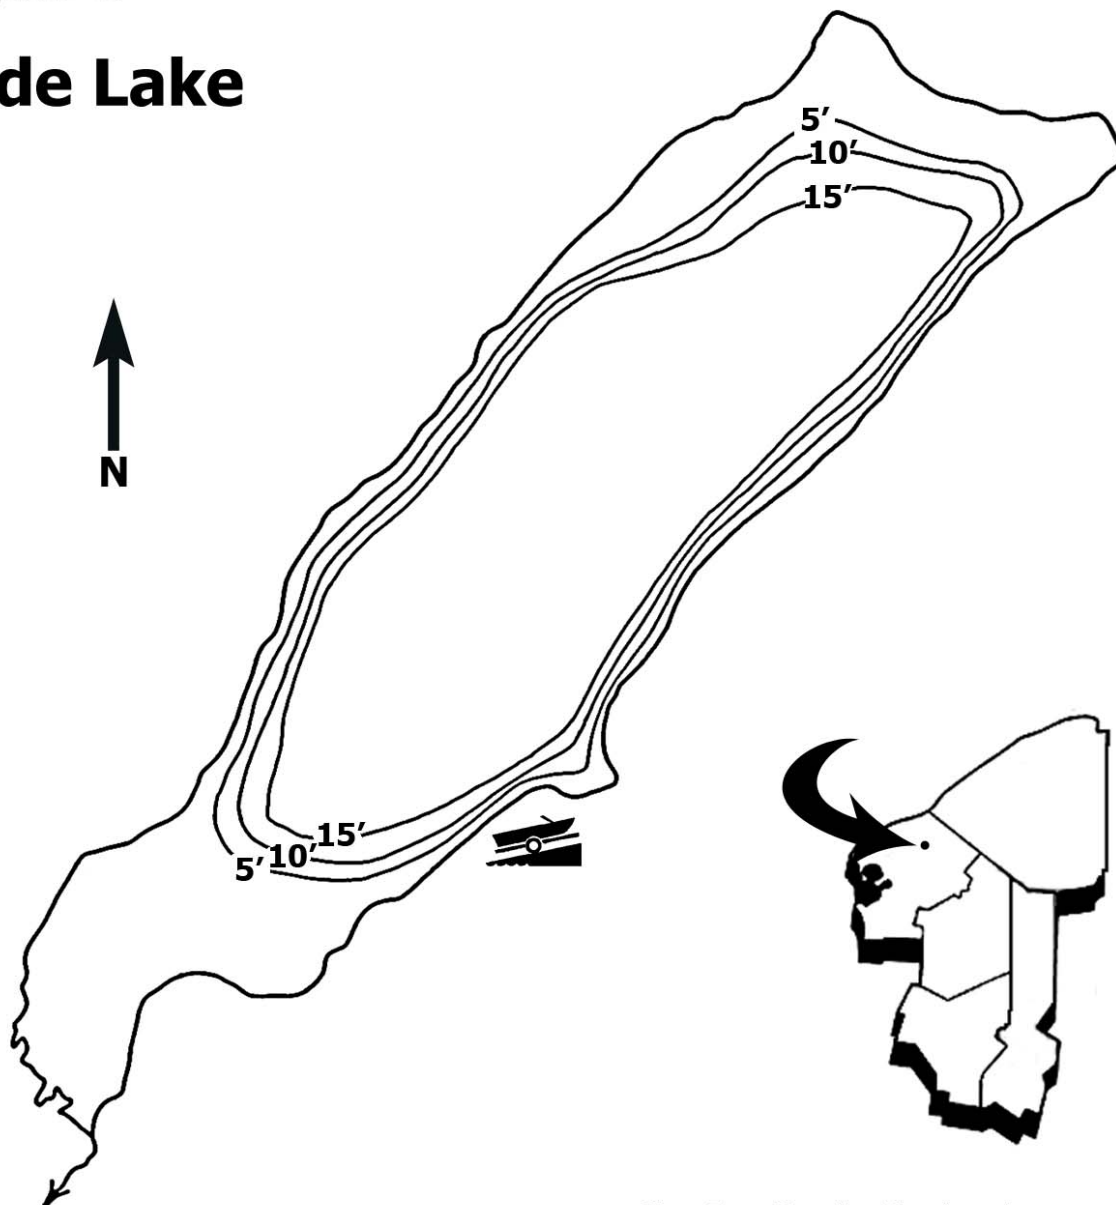

Region 6

Hyde Lake

Not For Use in Navigation

Hyde Lake

County: Jefferson

Town: Theresa

Surface Area: 179 Acres

Mean Depth: 11.5ft

Fish Species Present: Tiger Muskellunge, Largemouth Bass,
Northern Pike, Walleye, Black Crappie, Bluegill, Brown Bullhead,
Yellow Perch

Scale: 0 790 ft