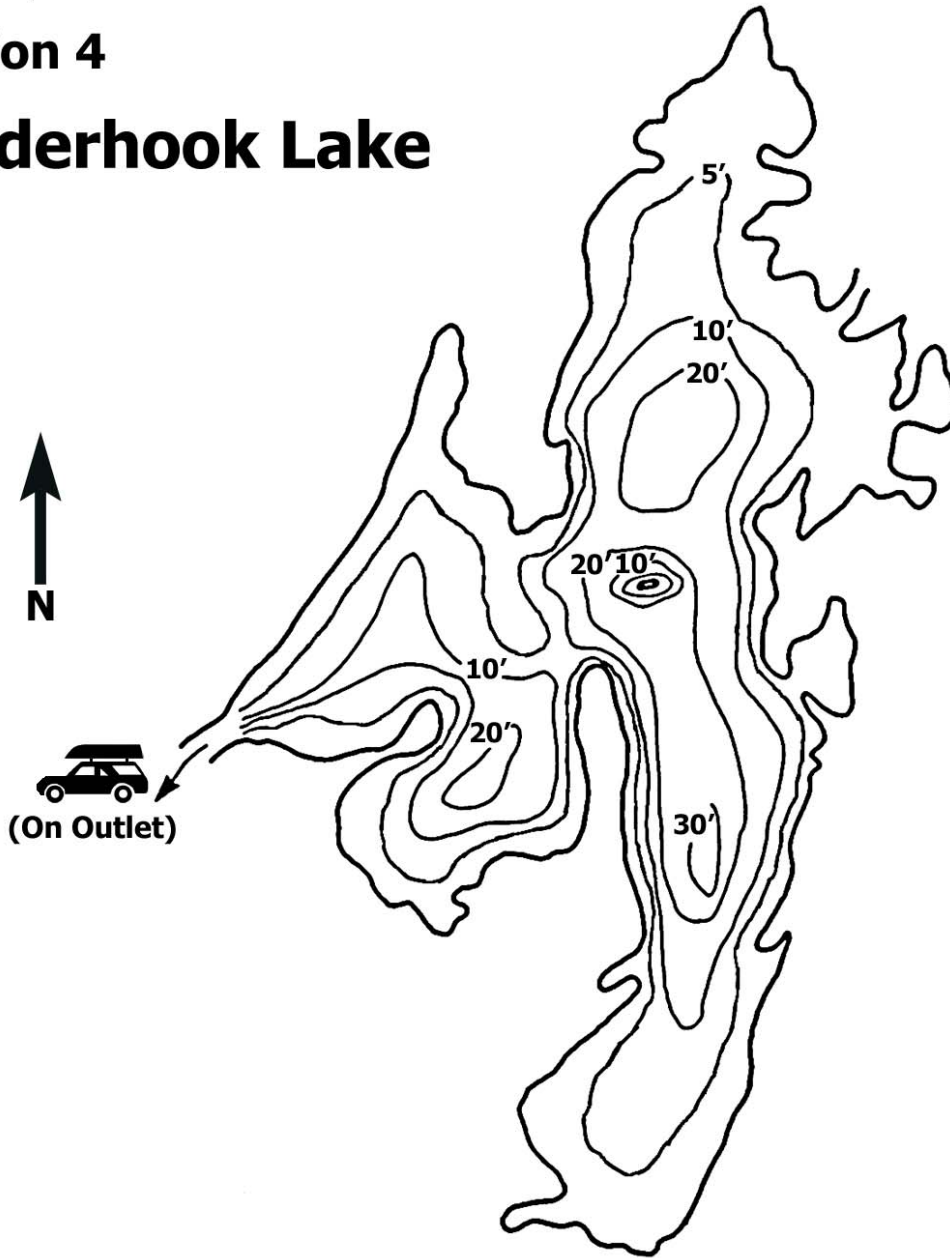

## Region 4

# Kinderhook Lake

**Not For Use in Navigation**

## Kinderhook Lake

**County:** Columbia

**Town:** Chatham

**Surface Area:** 350 Acres

**Mean Depth:** 15ft

**Fish Species Present:** Bluegill, Chain Pickerel, Largemouth Bass, White Perch, Yellow Perch

**Scale:** 0  1180 ft