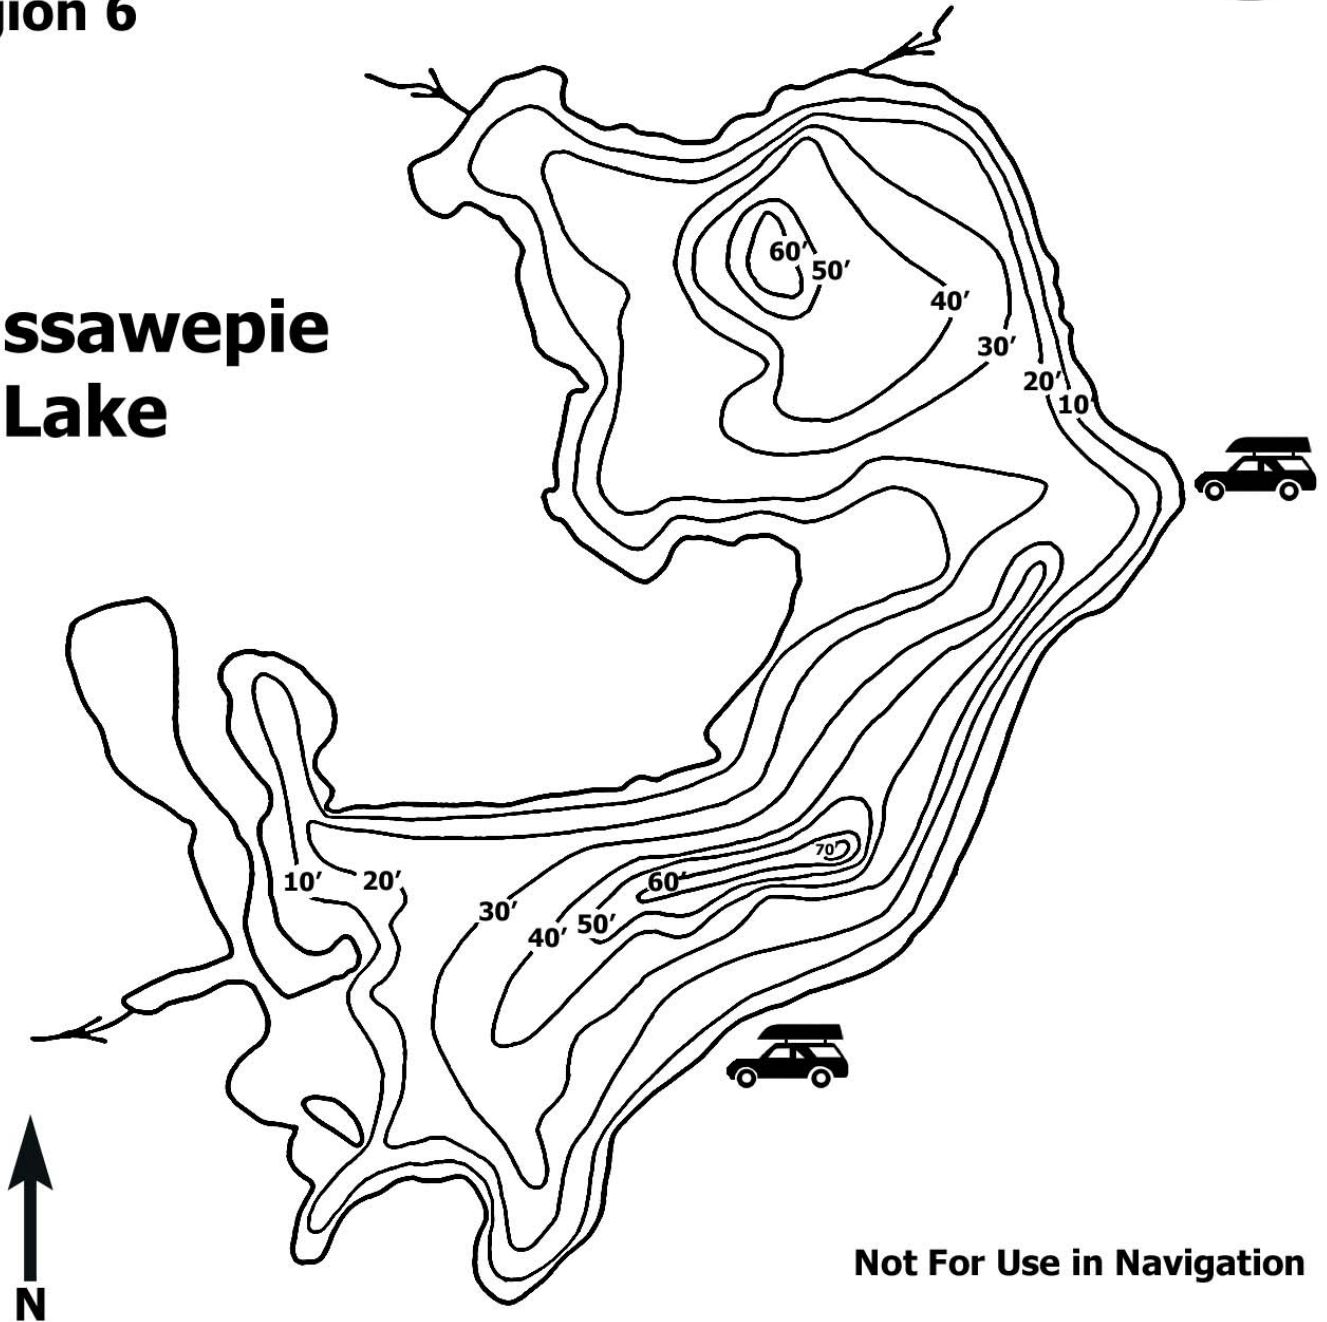

Region 6

Massawepie Lake

Not For Use in Navigation

Massawepie Lake

County: St. Lawrence

Town: Piercefild

Surface Area: 451 Acres

Mean Depth: 23ft

Fish Species Present: Lake Trout, Smallmouth Bass

Scale: 0  1,175 ft