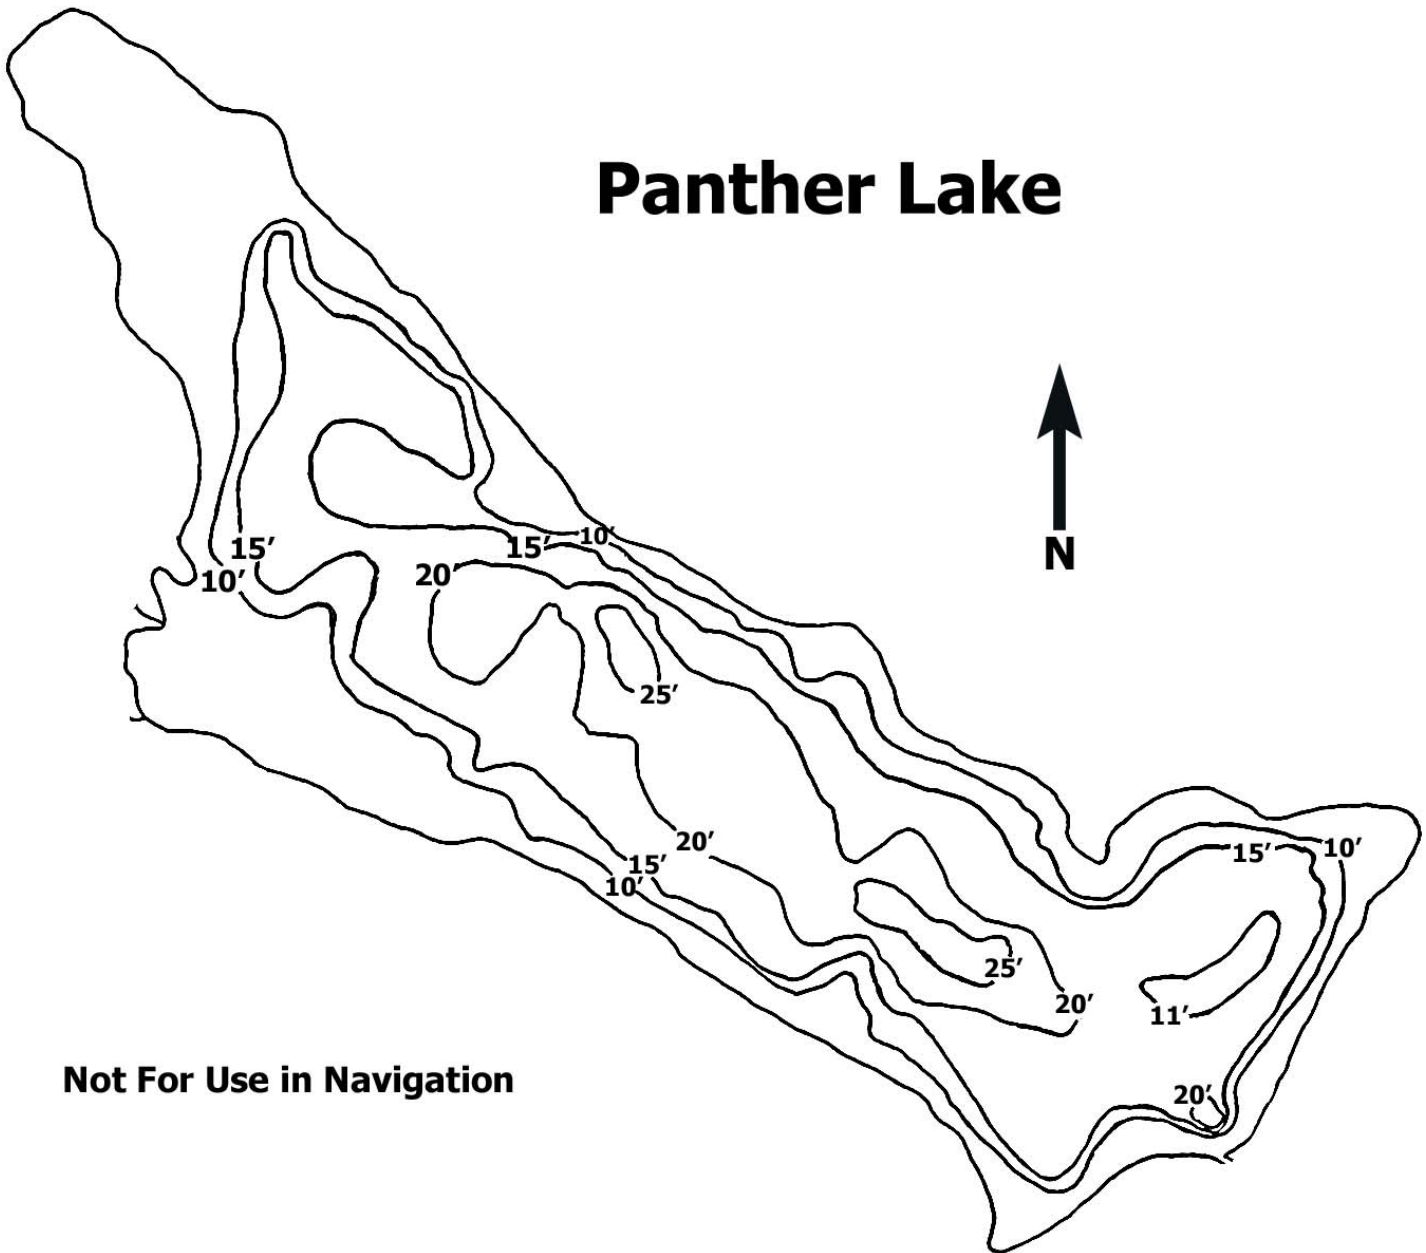

## Region 7

# Panther Lake

Not For Use in Navigation

## Panther Lake

County: Oswego

Town: Constantia, Amboy

Surface Area: 131 Acres

**Fish Species Present:** Largemouth Bass, Tiger Muskellunge, Brown Bullhead, Bluegill, Black Crappie, Chain Pickerel, Smallmouth Bass, Pumpkinseed

Scale: 0 975 ft