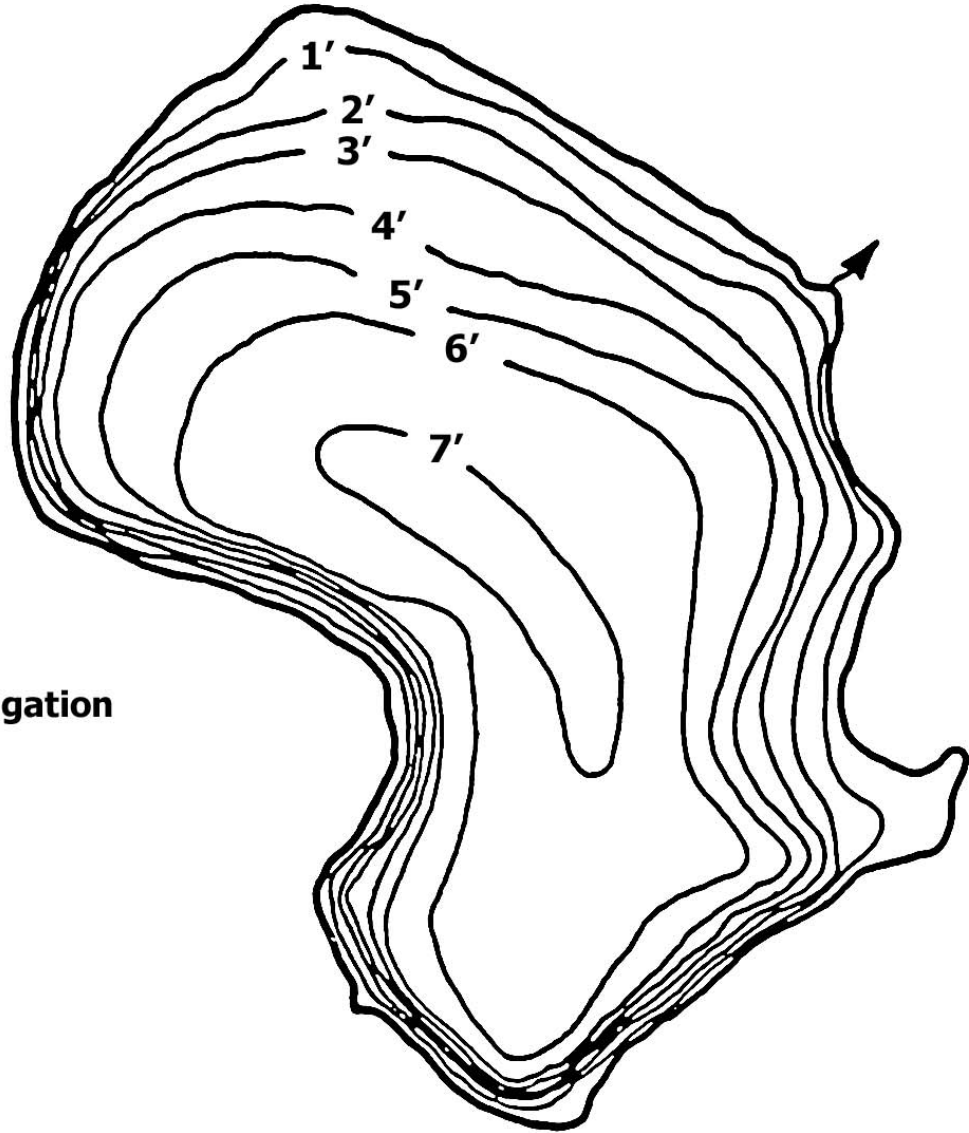

Region 4

Steinmetz Lake

Not For Use in Navigation

Steinmetz Lake

County: Schenectady

Town: Schenectady

Surface Area: 2.5 Acres

Mean Depth: 4.6ft

Fish Species Present: Largemouth Bass

Scale: 0  95 ft