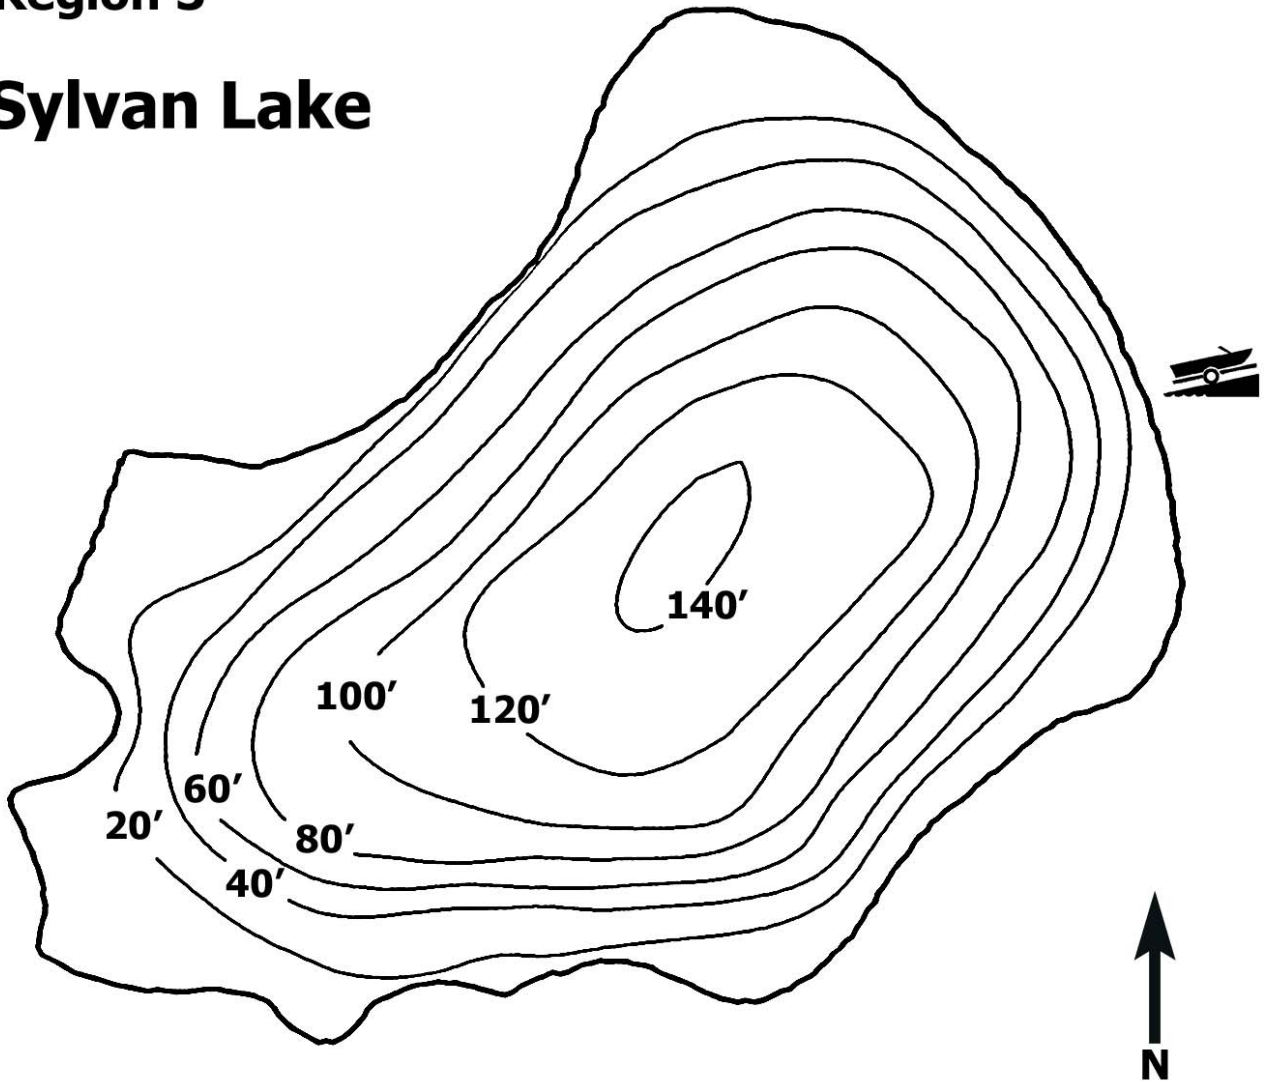

Region 3

Sylvan Lake

Not For Use in Navigation

Sylvan Lake

County: Dutchess

Town: Beekman

Surface Area: 114 Acres

Mean Depth: 65ft

Fish Species Present: Largemouth Bass, Chain Pickerel,
Pumpkinseed, Cisco, Brown Trout

Scale: 0  500 ft