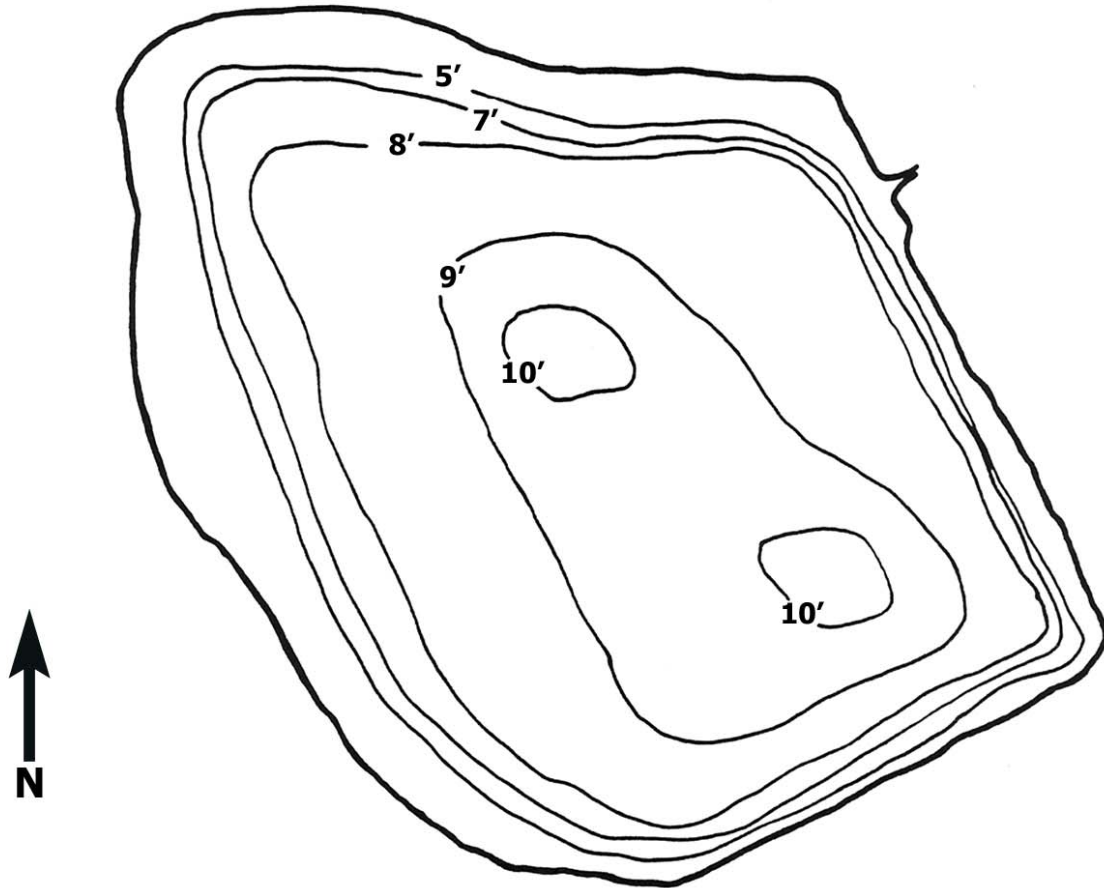

Region 4

Tivoli Lake

Not For Use in Navigation

Tivoli Lake

County: Albany

Town: Albany

Surface Area: 4 Acres

Mean Depth: 4.6ft

Fish Species Present: Bluegill, Largemouth Bass, Pumpkinseed

Scale: 0  100 ft